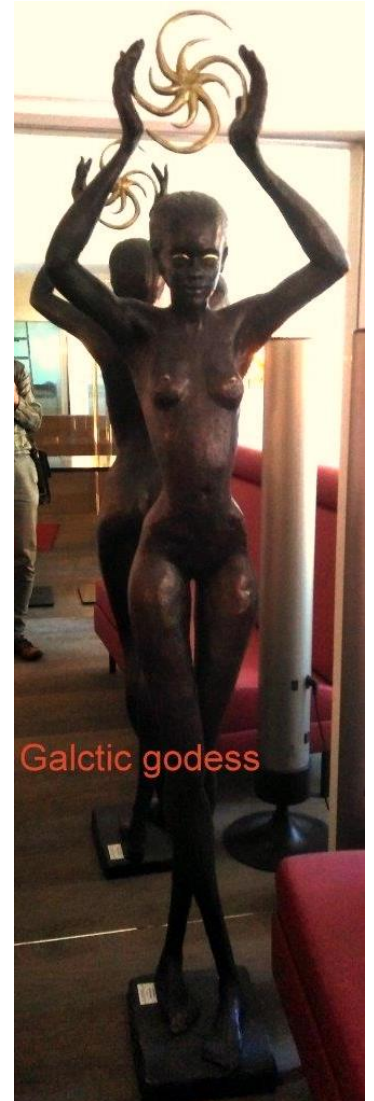

Galactic goddess

GALACTIC GODESS

Bronze

220 cm, 3.800 €